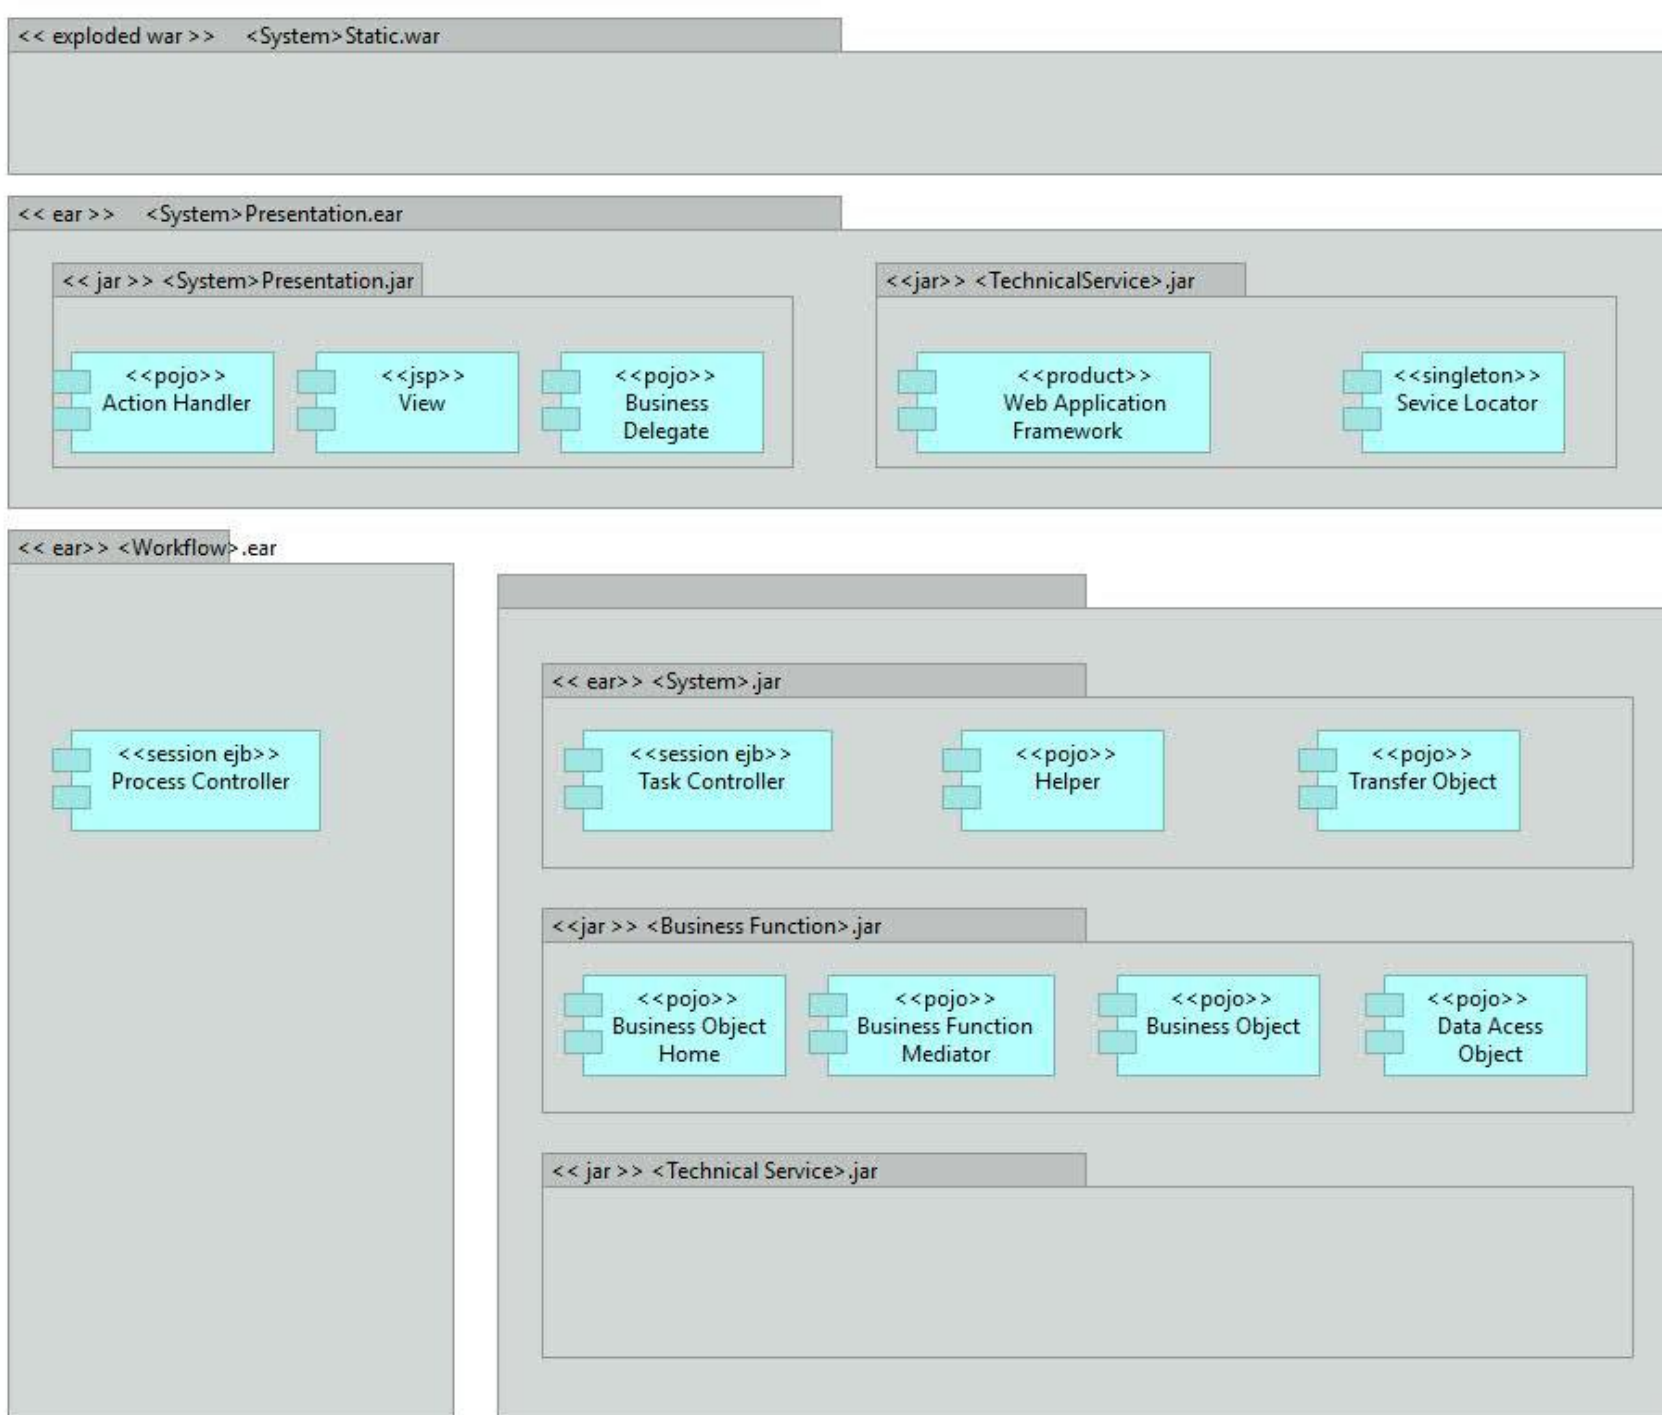

Conceptual
Core Type Model

Logical
Core Type Model

Logical
Information
Asset
Model

Technology
Network
Domains
Devices

J2EE Software Architecture

J2EE Deployment Packages

Locality Model